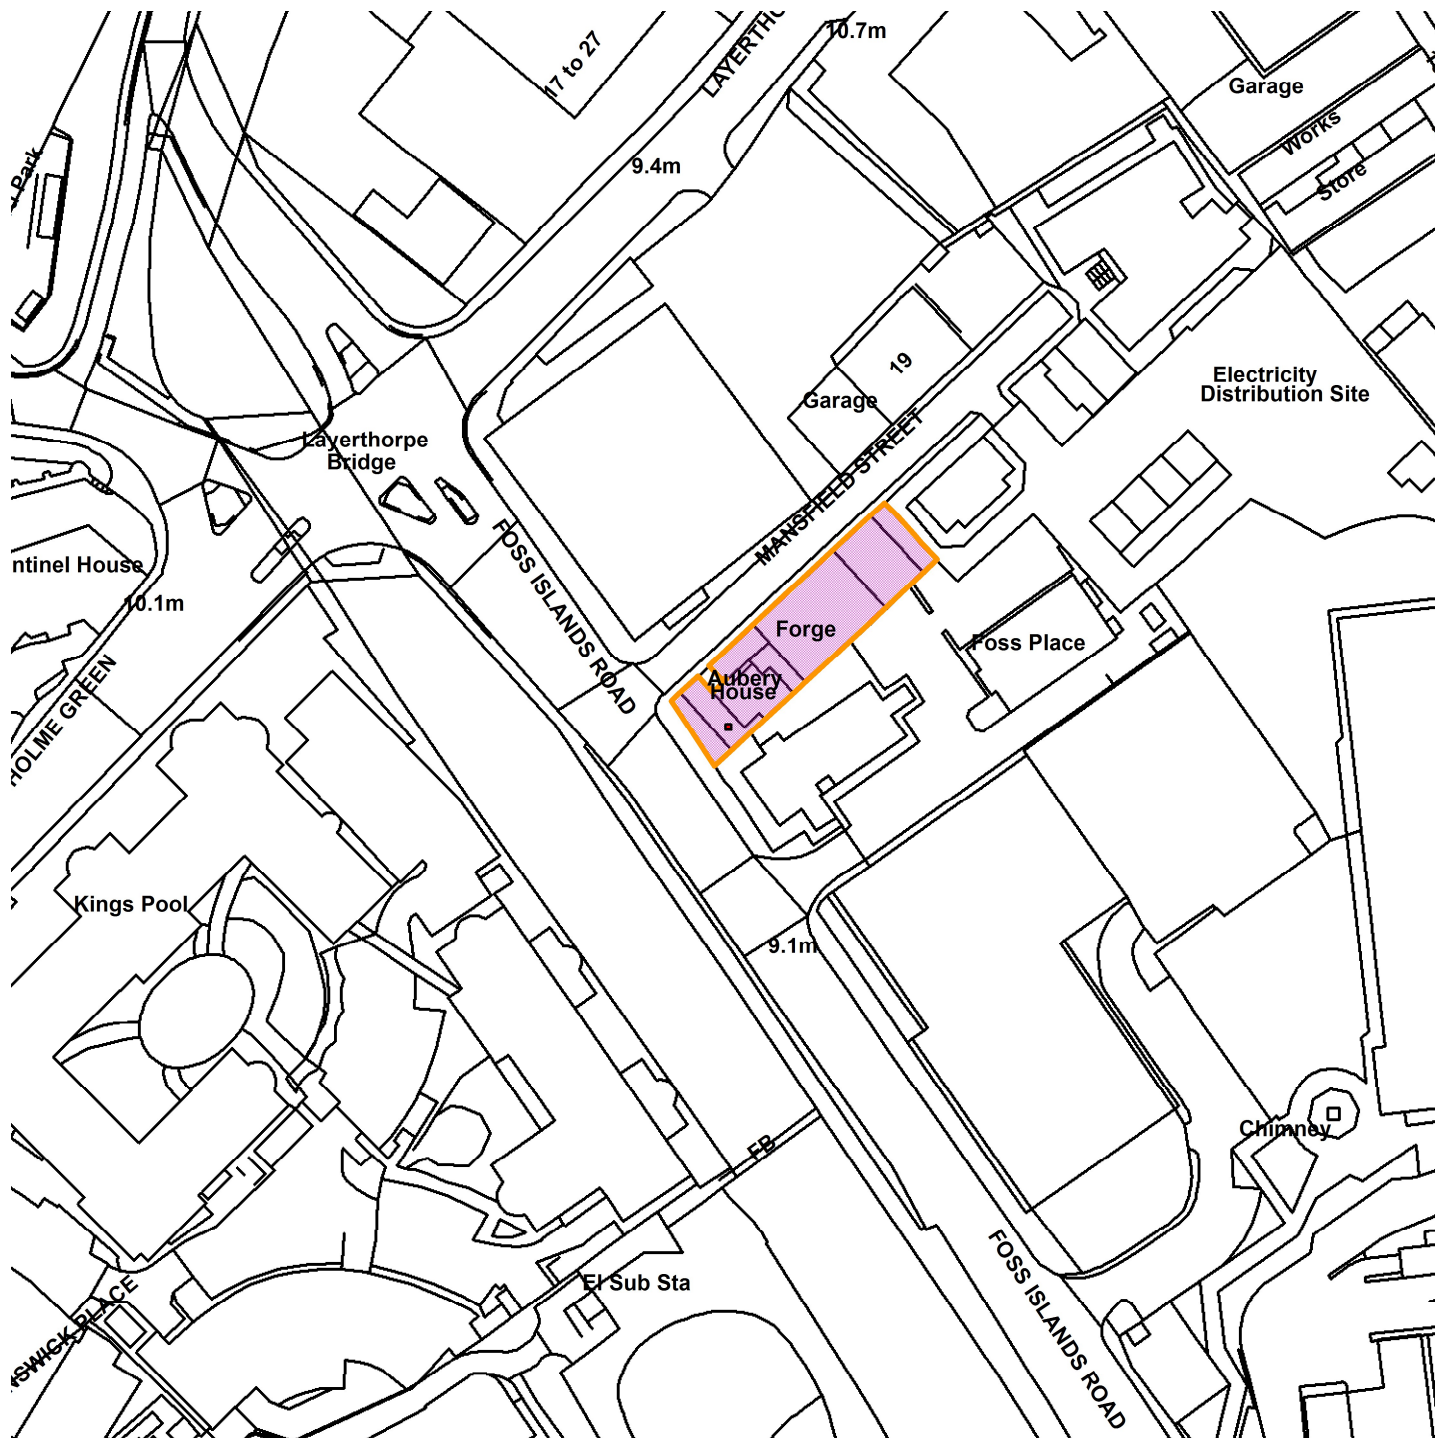

Aubrey House, Foss Islands Road, YO31 7UP

20/01200/FULM

GIS by ESRI (UK)

Scale : 1:1337

Reproduced from the Ordnance Survey map with the permission of the Controller of Her Majesty's Stationery Office © Crown Copyright 2000.

Unauthorised reproduction infringes Crown Copyright and may lead to prosecution or civil proceedings.

Produced using ESRI (UK)'s MapExplorer 2.0 - <http://www.esriuk.com>

Organisation	City of York Council
Department	Directorate of Place
Comments	Site Location Plan
Date	20 December 2021
SLA Number	